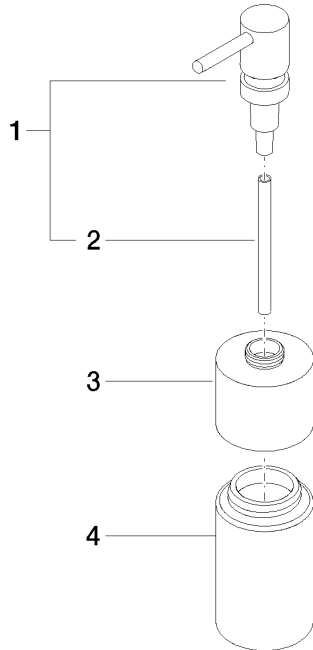

**Dispenser free-standing model - Chrome**

ELIO

84 435 970

- bottle made of crystal glass, matt
- width 60mm
- height 200 mm
- 250 ml bottle
- 59mm projection

Fits ELIO, ENO, MEM, META SQUARE, SYNC, TARA and TARA ULTRA

Fits: ELIO, MEM, TARA, ENO, SYNC, TARA ULTRA, META SQUARE

	Chrome	84 435 970-00
	Brushed Platinum	84 435 970-06
	Platinum	84 435 970-08
	Dark Chrome	84 435 970-19
	Brushed Durabrass (23kt Gold)	84 435 970-28
	Matte Black	84 435 970-33
	Brushed Champagne (22kt Gold)	84 435 970-46
	Champagne (22kt Gold)	84 435 970-47
	Brushed Chrome	84 435 970-93
	Brushed Dark Platinum	84 435 970-99

84 435 970

mm [inches]

84 435 970

Parts for other finishes can be found here: Brushed Platinum

Spare parts list

No.	Item Number	Name	Quantity used	Delivery time
1	90 10 10 535 00-00	dispenser	1	10
2	08 10 10 499 90	Immersion tube for lotion dispenser Ø 8 x 1 x 100 mm -	1	2
3	90 10 10 524 00-00	base	1	10
4	90 90 04 001 00 82	glass	1	2